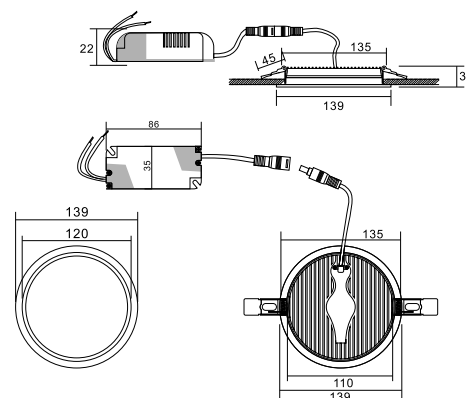

TECHNICAL DATA

TYPE

Professional LED for Interior Lighting.

CHARACTERISTICS

Full Aluminum Body

Slim & Compact Design

Smooth Light Distribution with space Saving Design

Eye Protection provided by milky Frosted Diffuser

Durable thermally conductive Aluminum housing & External Driver

OPENING/BEAM

High efficiency Ra>80 LED .

DIMENSION DRAW

Model:	Domo
Format:	Round
Location:	Interior
Wattage:	20W
Materials:	Aluminum
Led Color:	3000/4000/6000K
Product Dimension:	Φ140mm
Cut-Out size:	Φ130mm
IP Code:	20
Fixation:	Recessed
CRI :	80
Lumen Output:	2000LM
Frequency:	50/60 Hz
Option:	3CCT